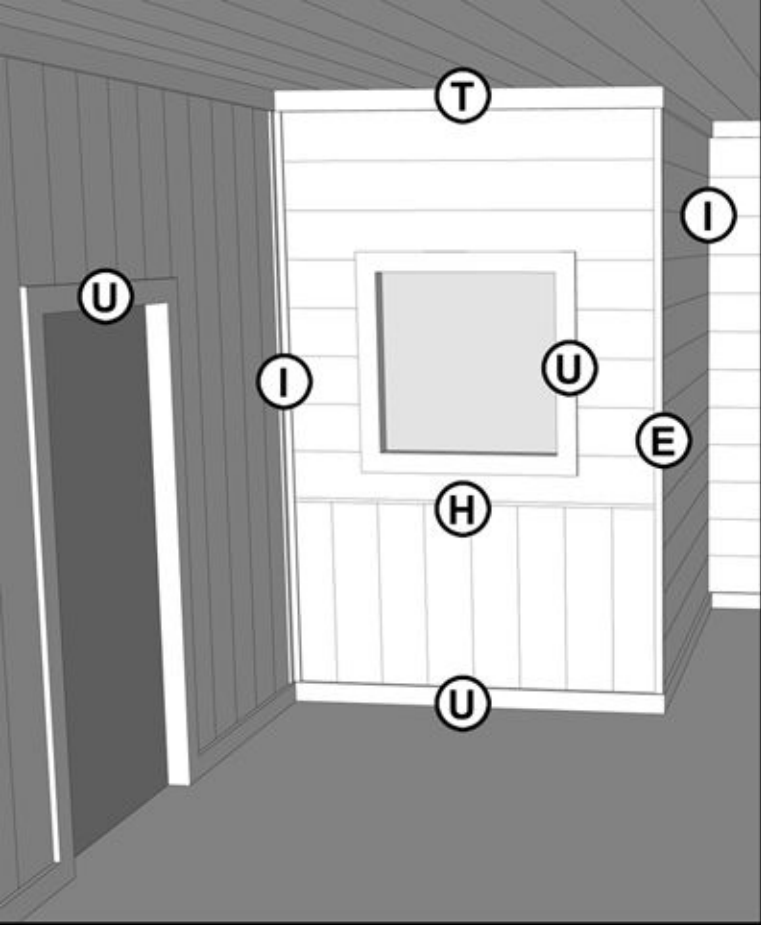

Panel Size:
 10mm x 1000mm x 2700mm (8'10")

Accessories:
 U-Profile for End Cap
 E-Profile for External Corner
 I-Profile for Internal Corner
(all profiles are in 2700mm length)

K-PLAST, INC.
 1856 Maria Orosa St. Malate, Manila
 Tel (02) 525-8913, 525-5447, 523-4041, 536-3584/85
 Fax (02) 521-7771
 www.kplast.net

Quick Panels

Laminated PVC for Wall & Ceiling

PANEL SIZES

8mm x 250mm(10")
x 3050mm(10ft)

8mm x 250mm(10")
x 4000mm(13ft)

ACCESSORIES

H-Profile:
4000mm(13ft)

U-Profile:
3050mm(10ft)

E-Profile:
3050mm(10ft)

I-Profile:
3050mm(10ft)

T-Profile:
3050mm(10ft)

quick and easy to install • minimal site preparation
luxurious wood-like colors and finish
low maintenance • mould resistant • rigid and lightweight
Note: QuickPanels is not suitable for areas with direct sunlight.